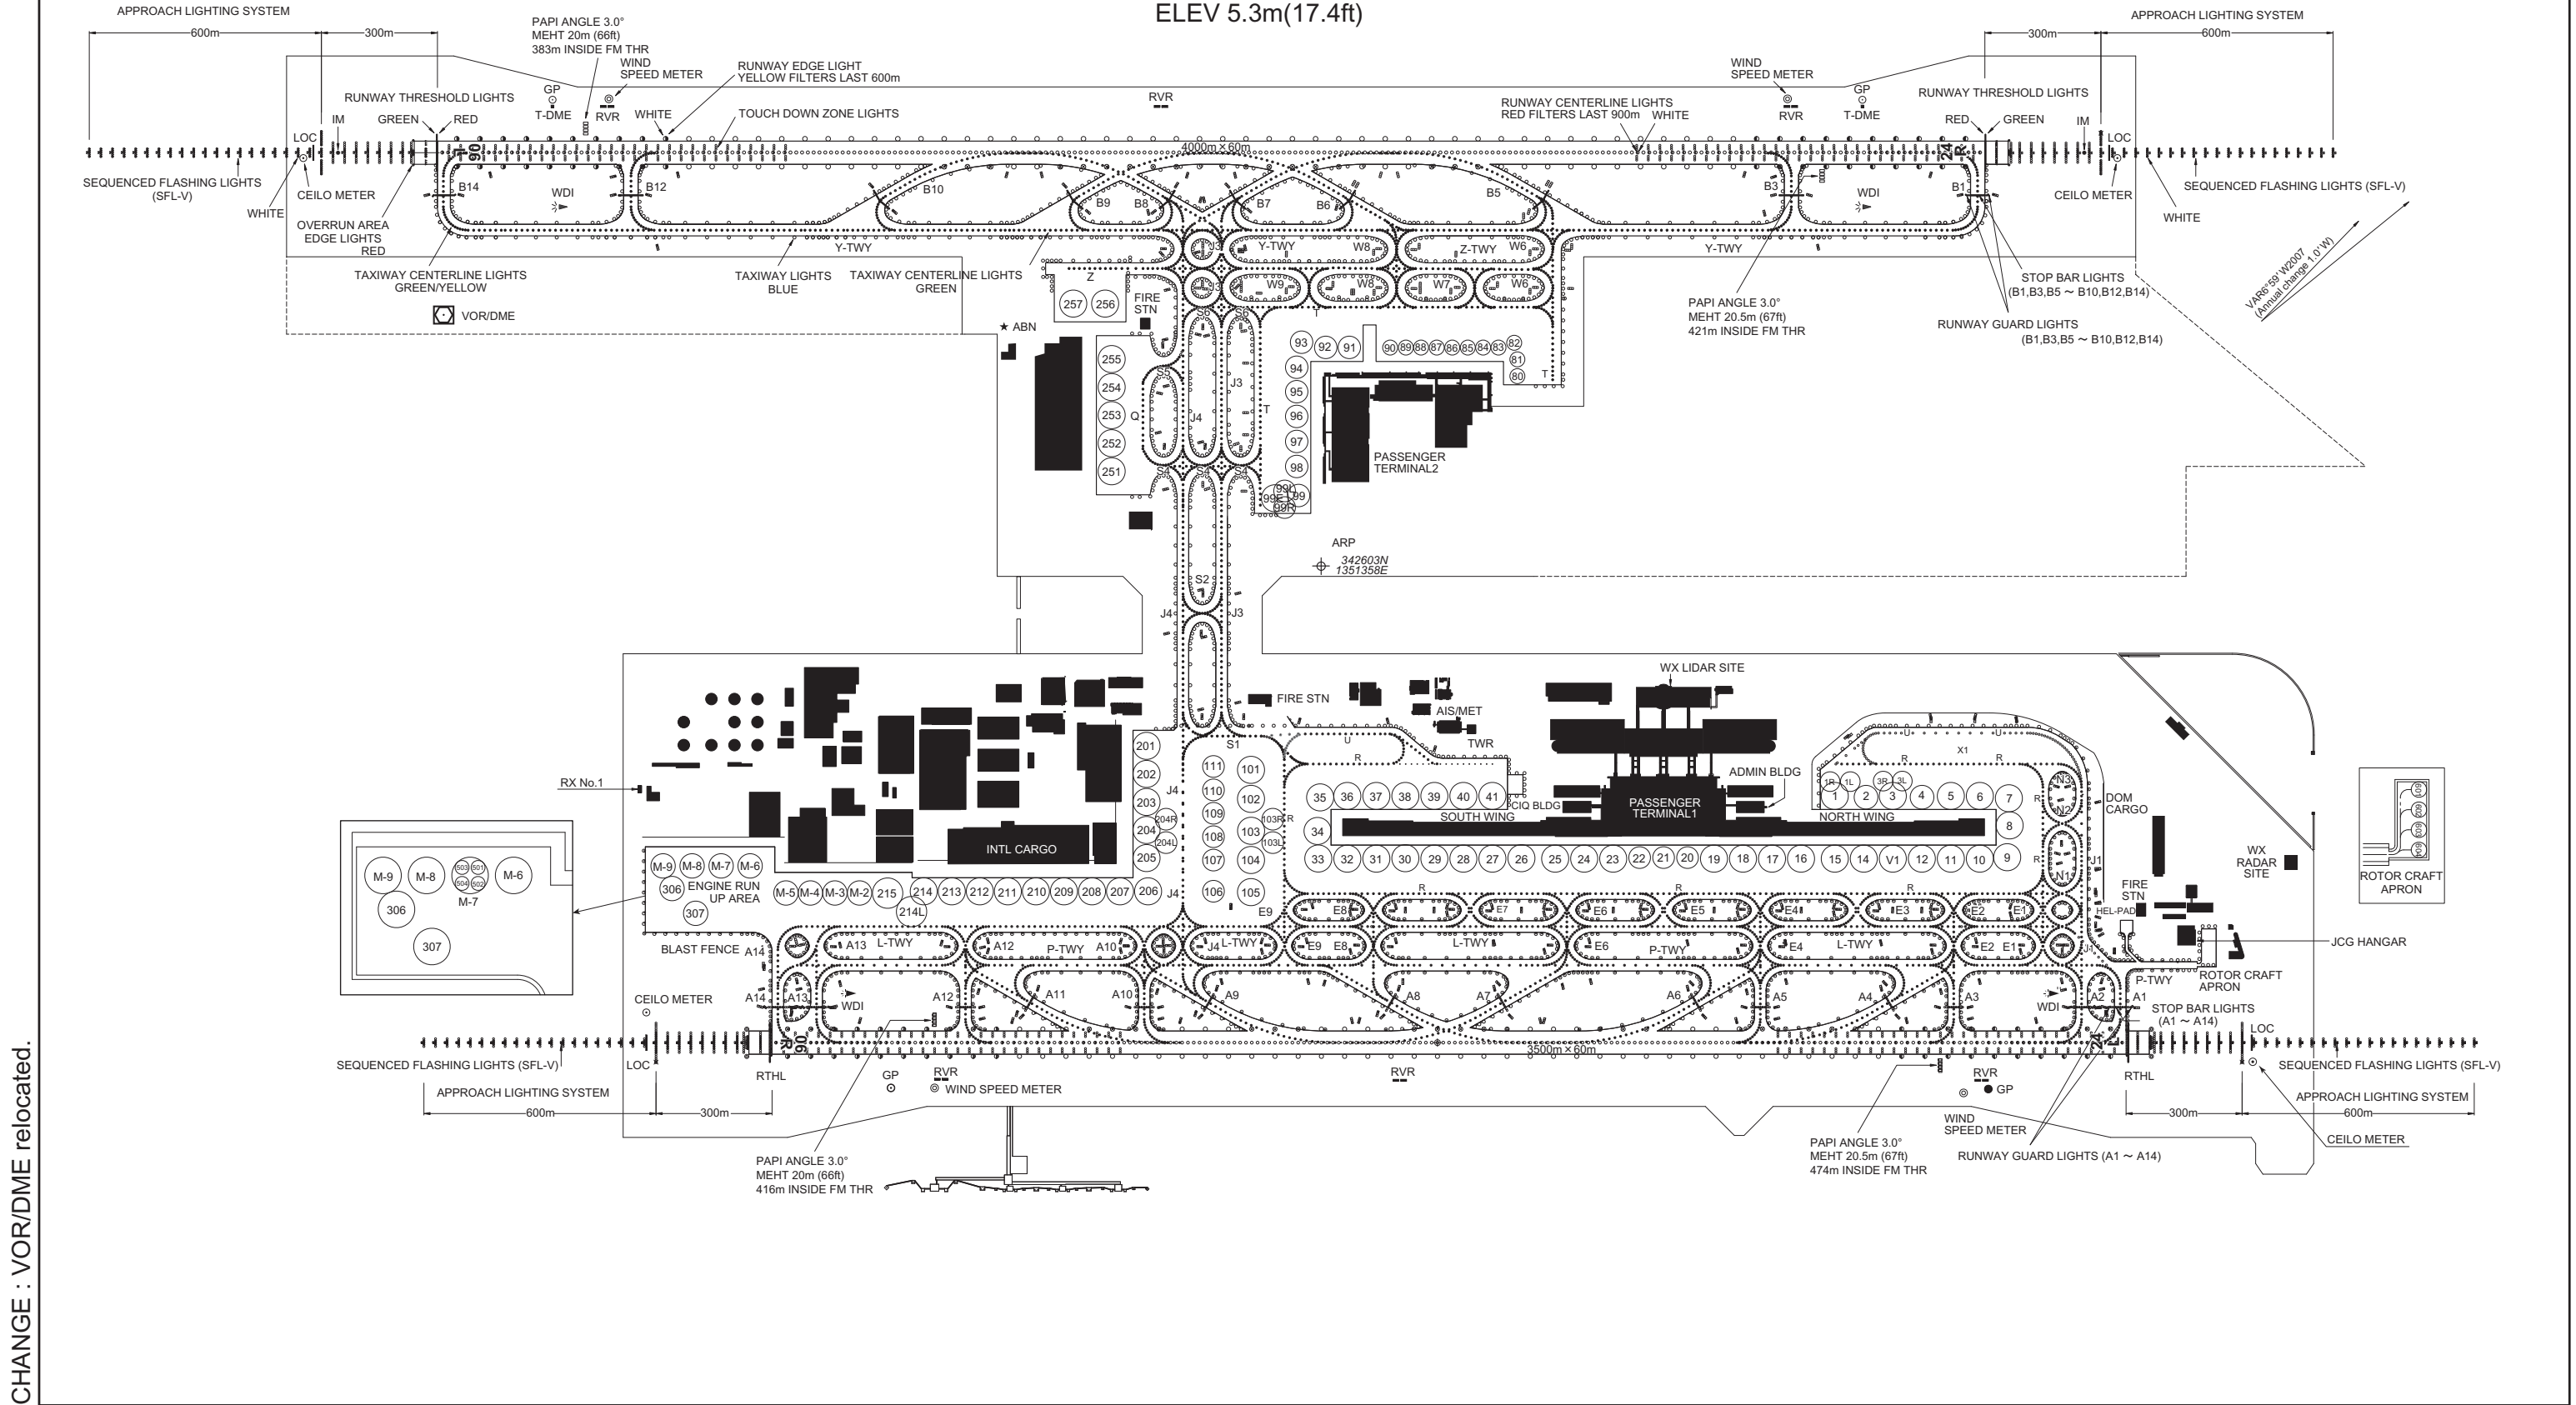

AERODROME CHART

KANSAI INTERNATIONAL AIRPORT

ELEV 5.3m(17.4ft)

CHANGE : VOR/DME relocated.