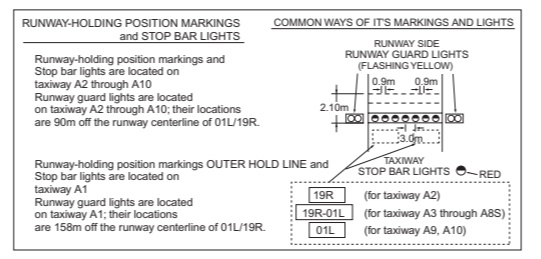

AERODROME CHART

NEW CHITOSE AIRPORT  
ELEV 21.3m (69.8ft)

CHANGE : TWY K5, L5, M7 installed.