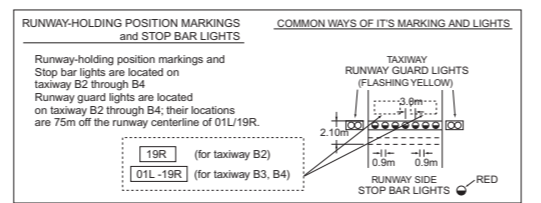

AERODROME CHART

NEW CHITOSE AIRPORT  
ELEV 21.3m (69.8ft)

CHANGE : TWY K5, L5, M7 installed.