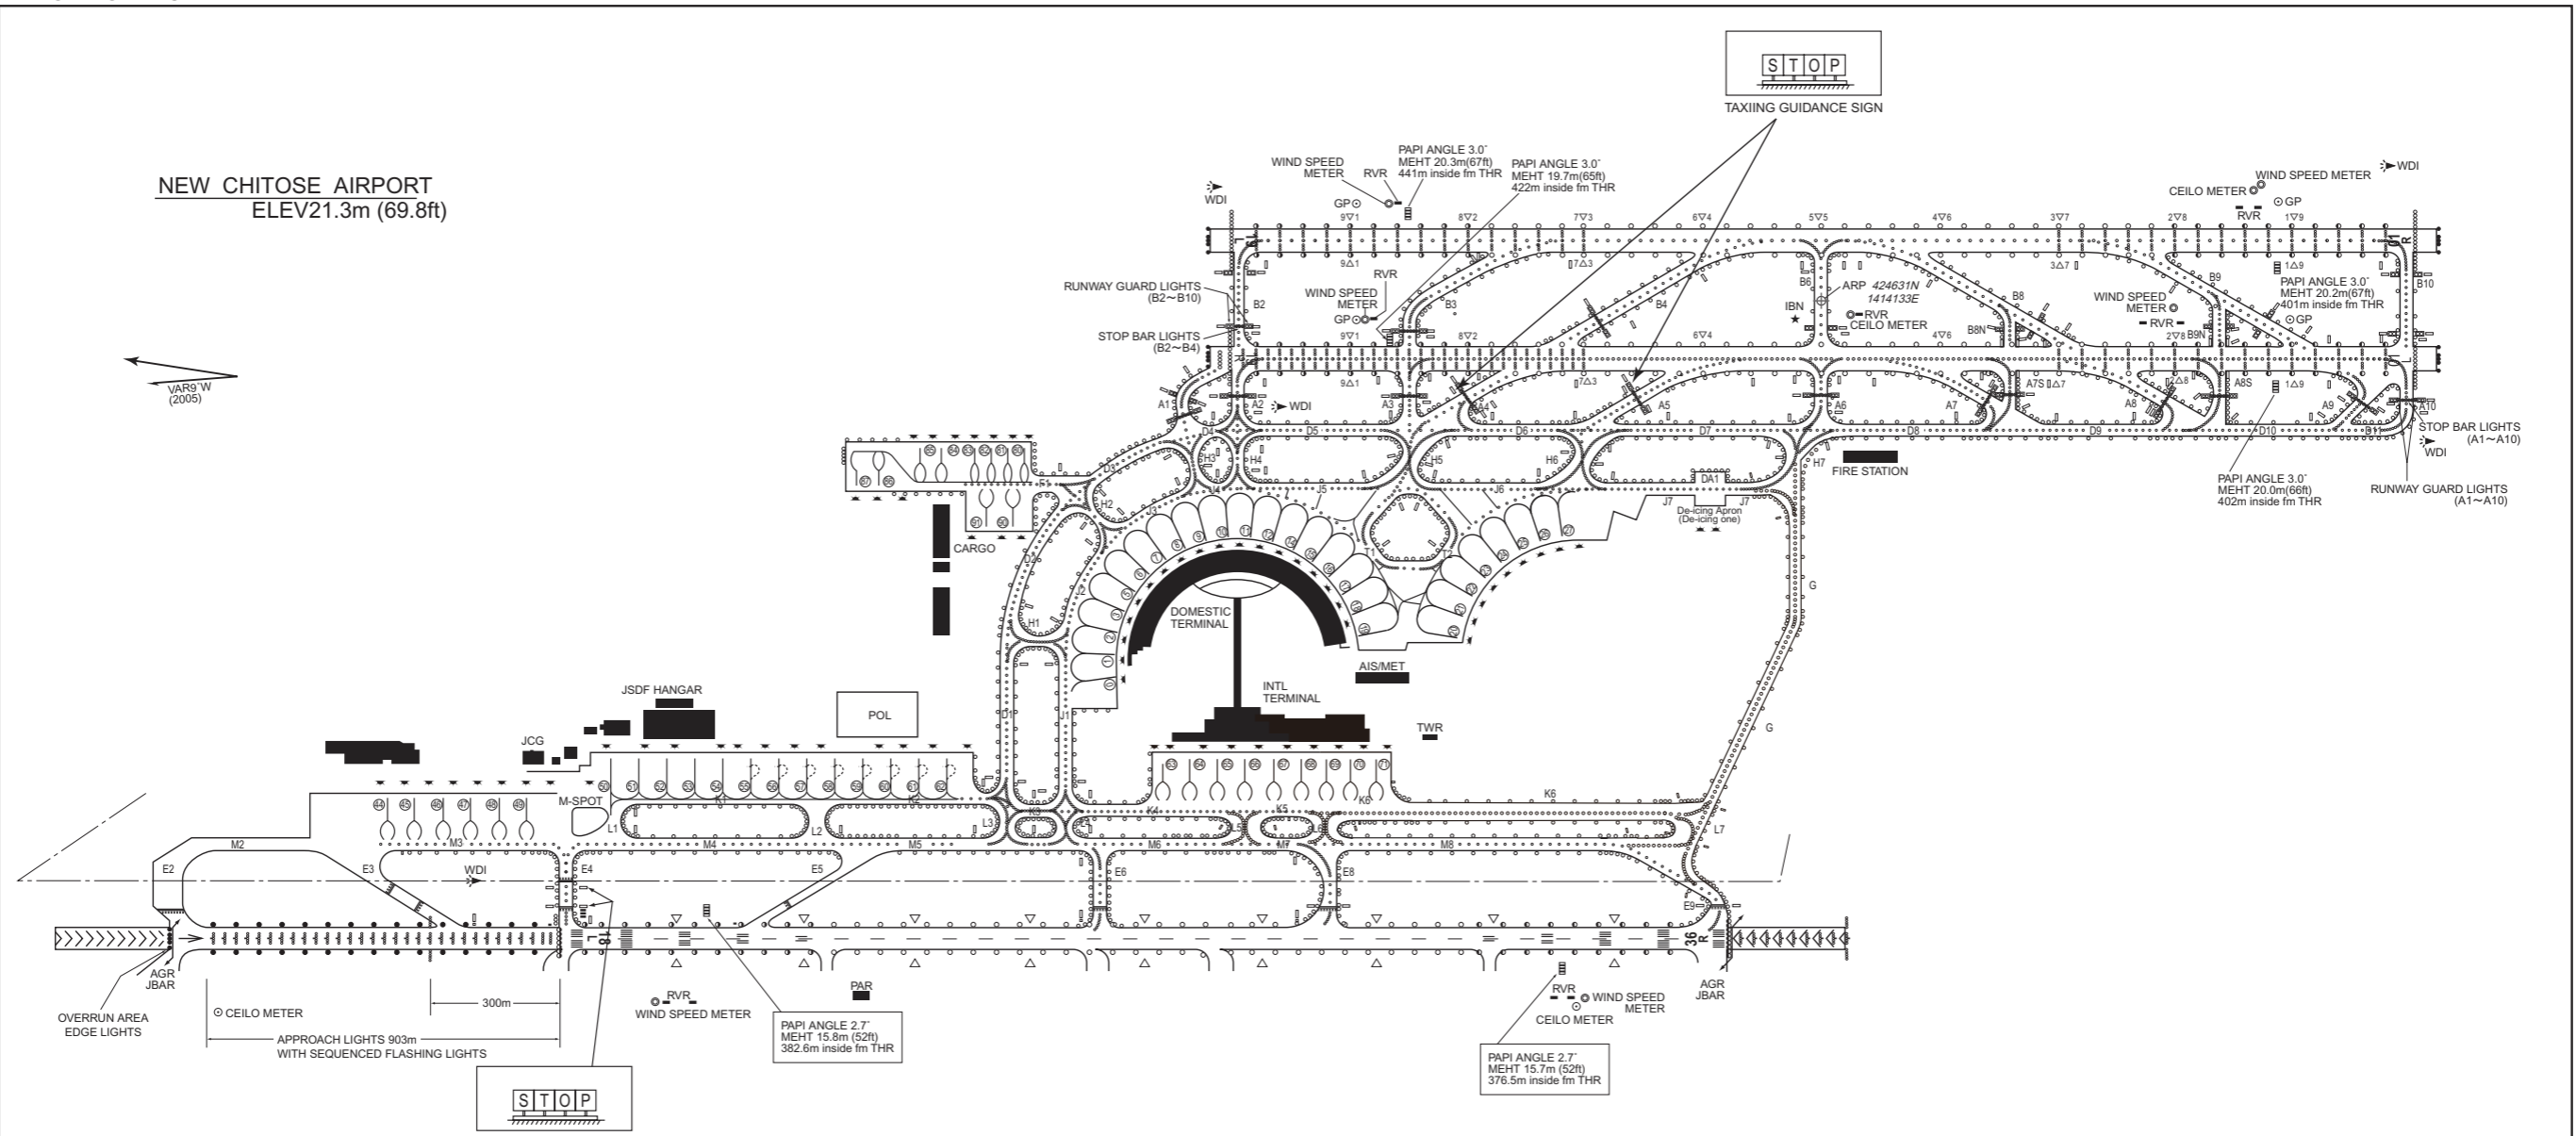

AERODROME CHART

NEW CHITOSE AIRPORT  
ELEV 21.3m (69.8ft)

CHANGE : TWY K5, L5, M7 installed.