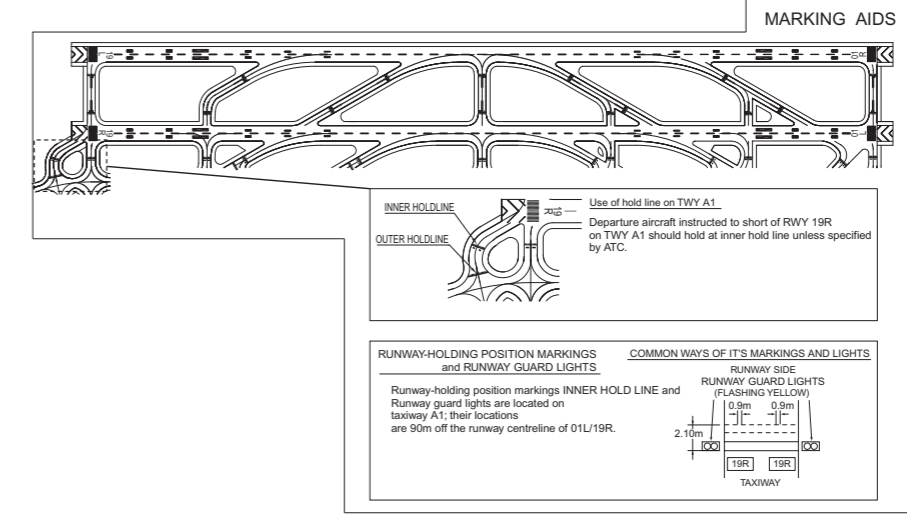

AERODROME CHART

NEW CHITOSE AIRPORT  
ELEV 21.3m (69.8ft)

CHANGE : TWY K5, L5, M7 installed.