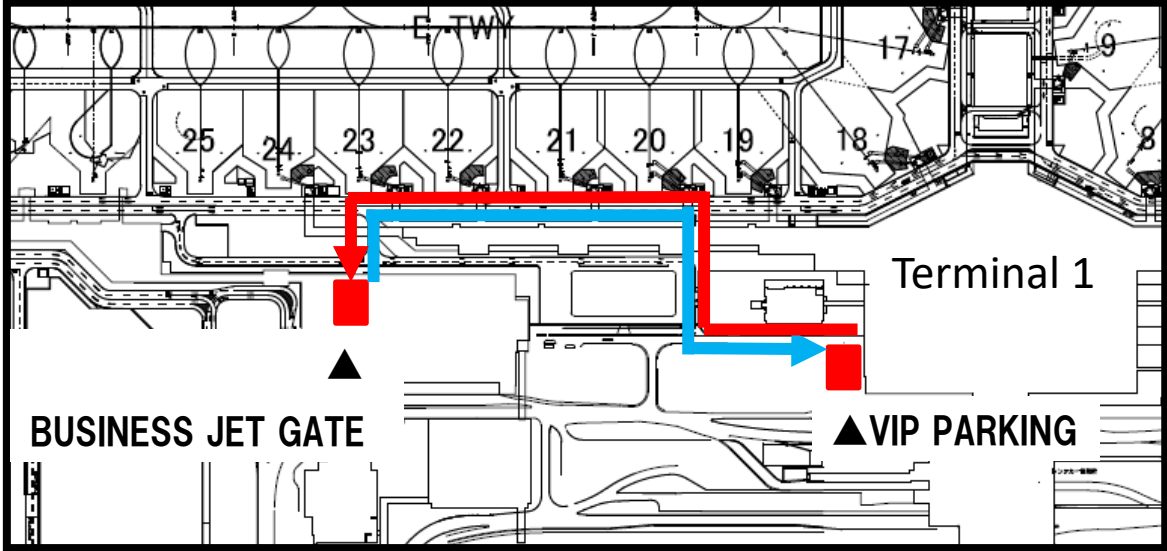

"Business Jet Gate"

"Business Jet Gate" is located in Airport Restricted Area.

<Arrival>
Passengers are escorted by ground handling staff to non-restricted area from "Business Jet Gate."

<Departure>
After joining ground handling staff at VIP parking, passengers are escorted to "Business Jet Gate."

Layout

Turn right.
You will see the security gate and terminal building.

SECURITY GATE

Passenger Terminal Building

Gas Station

VIP PARKING

ATC Tower

FLIGHT OF DREAMS

Turn left.
There is no sign.

Access Plaza

Central Japan International Airport Station

Temporary Parking

P3

P1

P2

To NAGOYA (Highway)

From NAGOYA(Highway)

Drive on the leftmost lane that leads to Terminal 1.
Do not enter the lanes leading to "P1", "P2", or "P3".