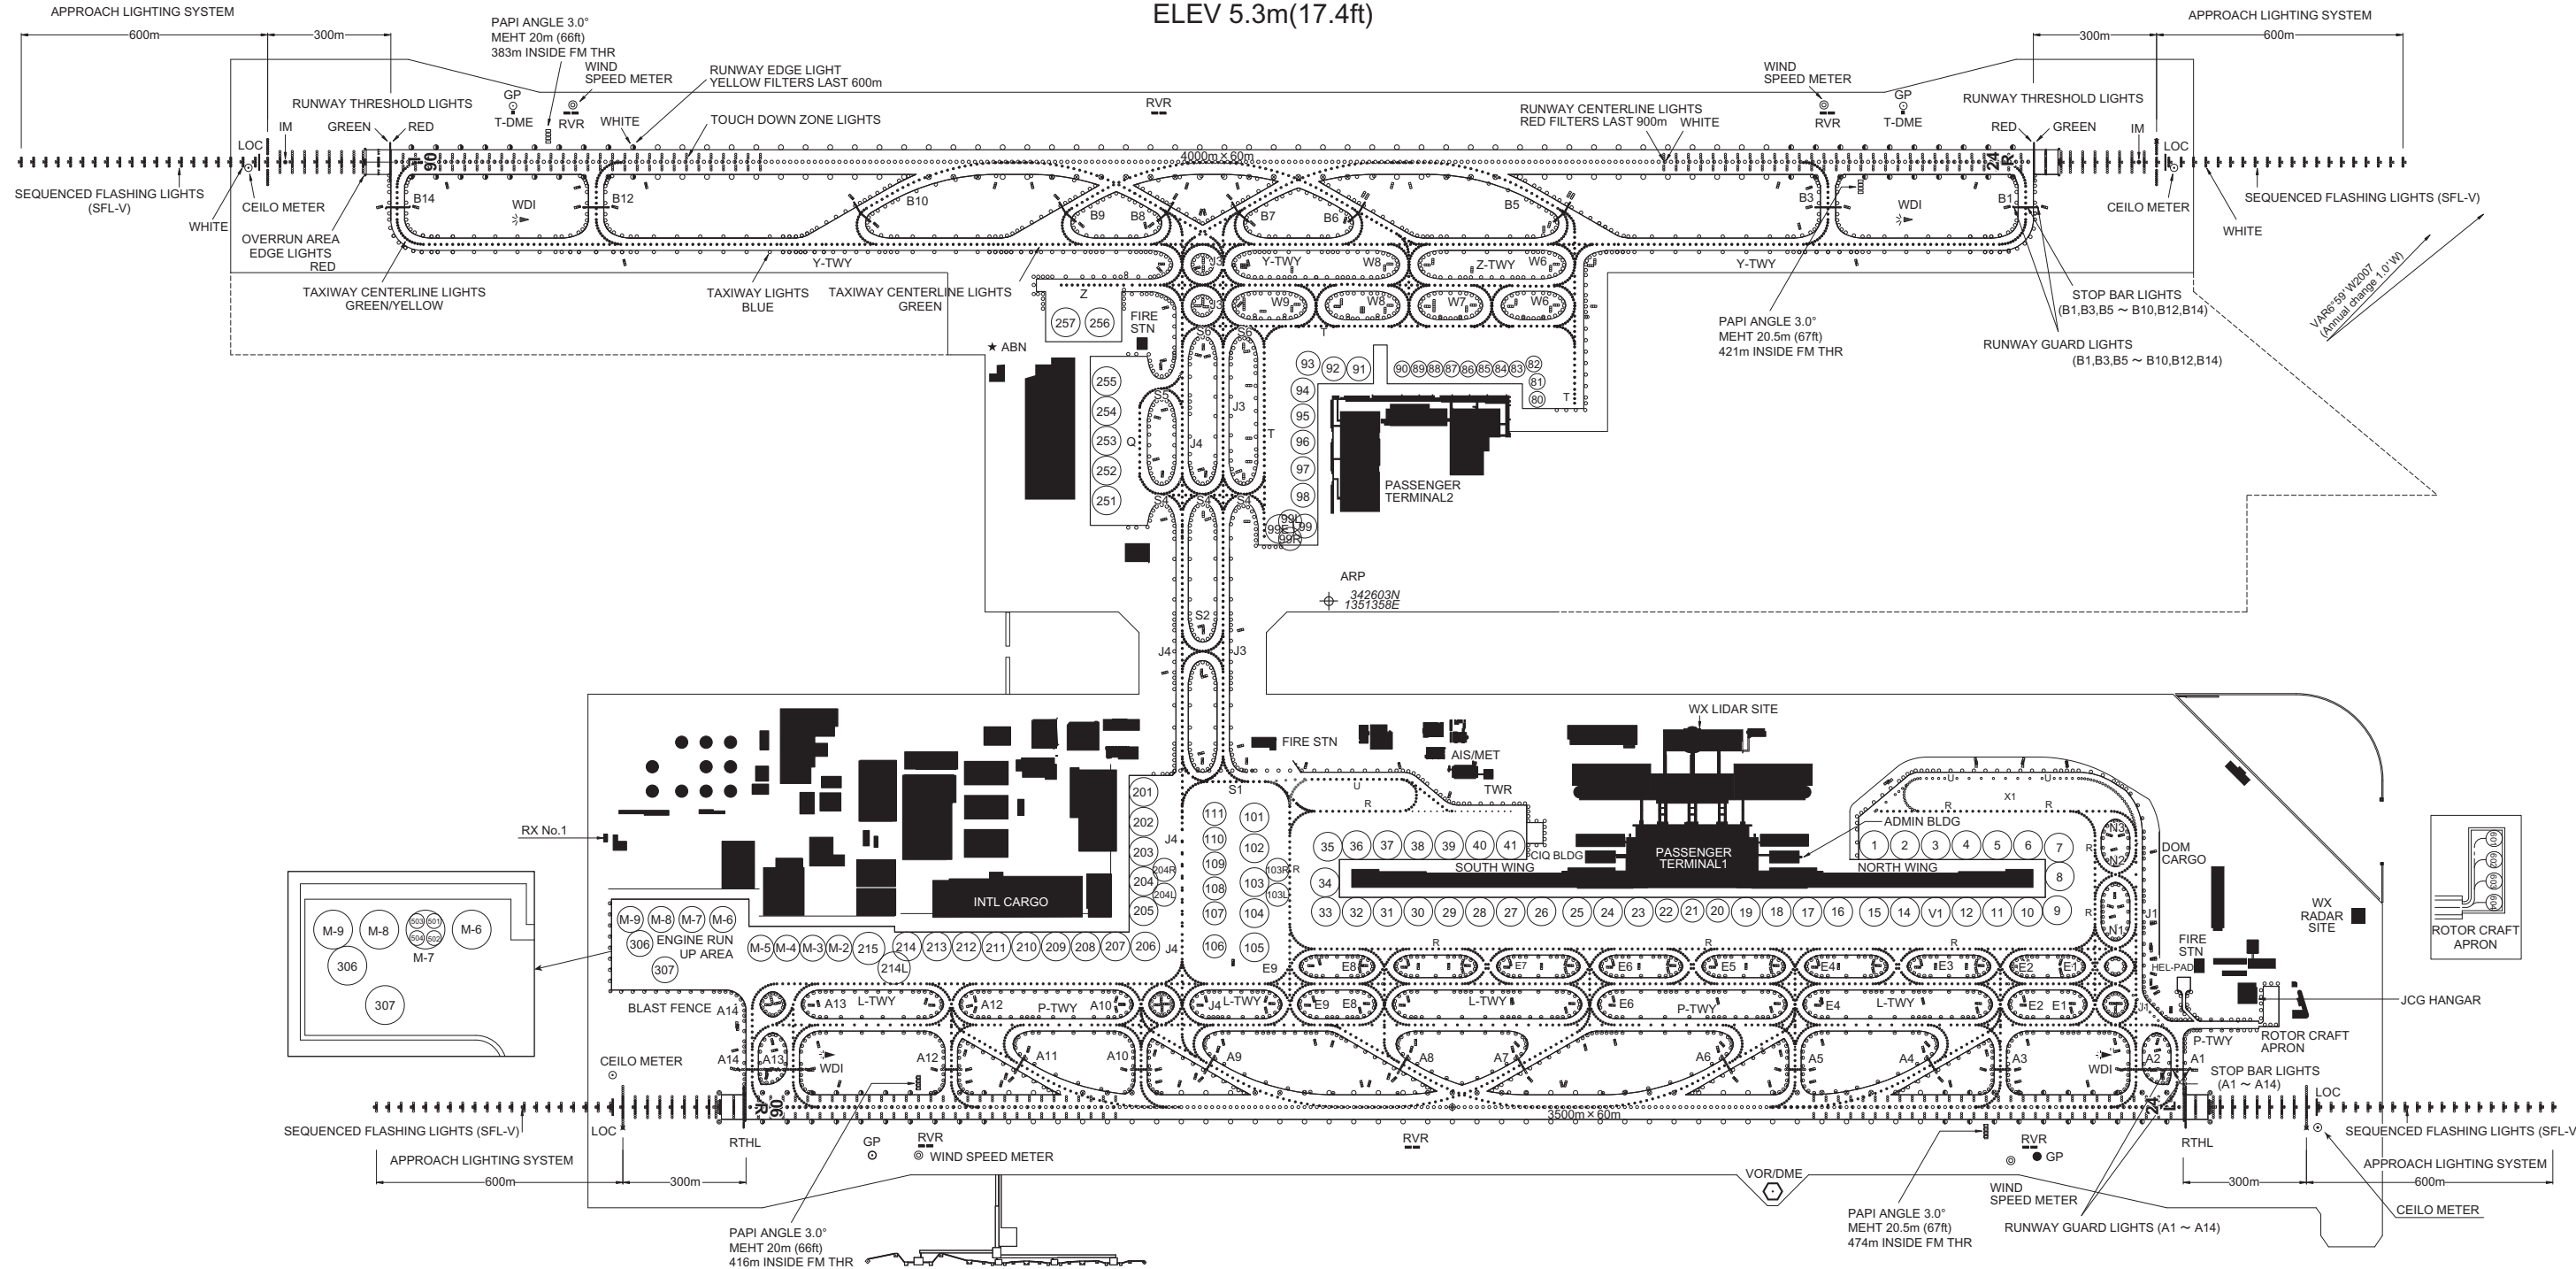

AERODROME CHART

KANSAI INTERNATIONAL AIRPORT

ELEV 5.3m(17.4ft)

CHANGE : CEILO METER relocated.